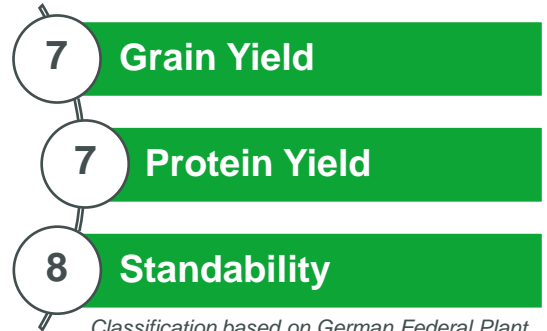

LYNX

The UK's number 1 choice due to excellent downy mildew resistance.

Benefits

- ✓ High grain and protein yield potential, with easy to handle TKW.
- ✓ Very high resistance to downy mildew (Peronospora).
- ✓ Very high standability at harvest.

Classification based on German Federal Plant Variety Office 2023 and own observations.

Small seeds with high yield.

The slightly smaller seed size makes LYNX very easy to handle with conventional sowing technology while the high standing power ensures low loss and easy harvesting.

Source: UK PGRO Descriptive List 2024
rel. 100 % = 4,27 t/ha