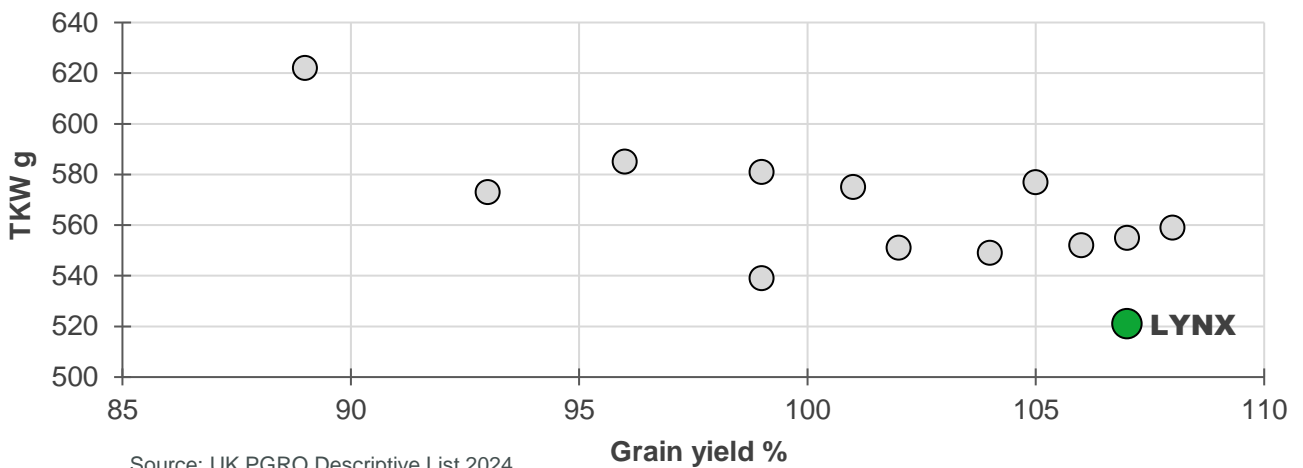

Classification based on German Federal Plant Variety Office 2023 and own observations.

Small seeds with high yield.

The slightly smaller seed size makes LYNX very easy to handle with conventional sowing technology while the high standing power ensures low loss and easy harvesting.

Source: UK PGRO Descriptive List 2024
rel. 100 % = 4,27 t/ha