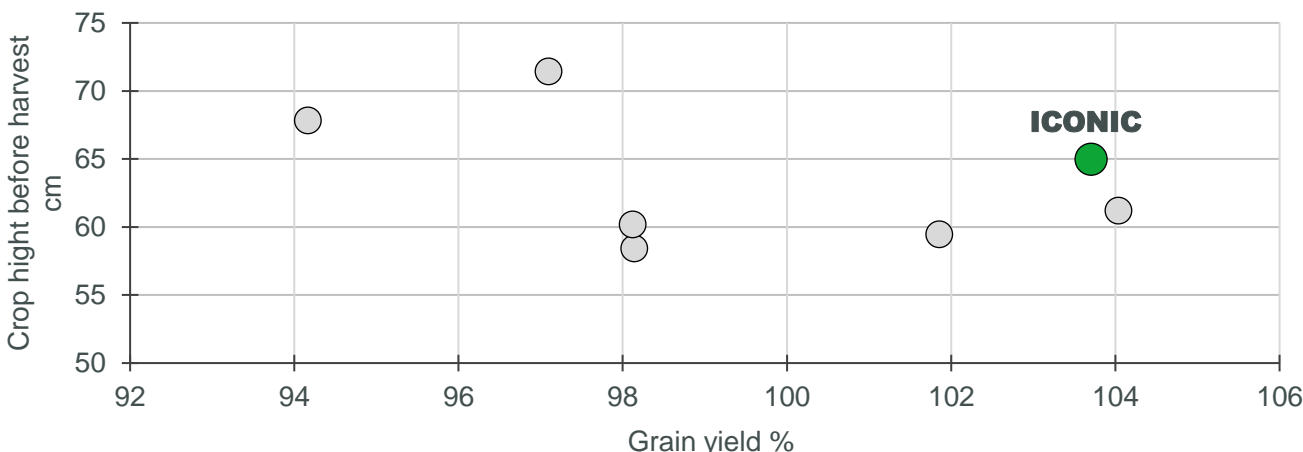

9 Grain Yield

9 Protein Yield

7 Standability

Classification based on German Federal Plant Variety Office 2023 and own observations.

ICONIC: New benchmark for grain and harvestability.

ICONIC offers a very high yield potential and at the same time a higher crop height for the best threshability at this yield level. This has been confirmed in official trials over the last few years.

Source: Germany – German Federal Plant Variety Office. Official trials Ø 2021-2023, only three years tested varieties presented. n = 27 locations; Grain yield rel. 100% = 44,8 dt/ha (ALVESTA; ASTRONAUTE)