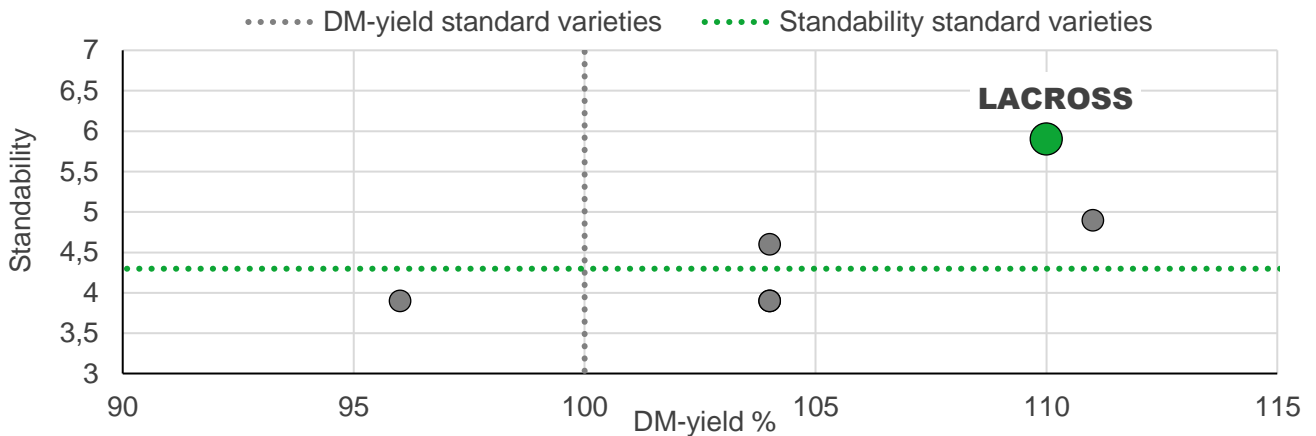

LACROSS

Tannin-free biomass for various uses.

Benefits

- ✓ High biomass yield after rapid youth development.
- ✓ Semi-leafless growth type significantly increases the standability and makes harvesting easier.
- ✓ Lower TGW reduces sowing costs and mixes well with cereals for sowing.
- ✓ Effective weed suppression, suitable for mixed cultivation for green harvesting or threshing.

- 7 Dry matter yield
- 6 Youth biomass
- 8 Standability

Classification based on German Federal Plant Variety Office 2023 and own observations.

LACROSS: Effectiveness above and below the topsoil.

LACROSS combines high dry matter yields with significantly improved standability, resulting in easy harvesting and high forage quality.

Source: Federal plant variety office, Germany. Official trials average 2016 and 2017.
 Standard varieties = Livioletta, Florida / DM-yield rel. 100% = 27dt/ha 9 locations
 Standability calculated from lodging-score: 13 locations